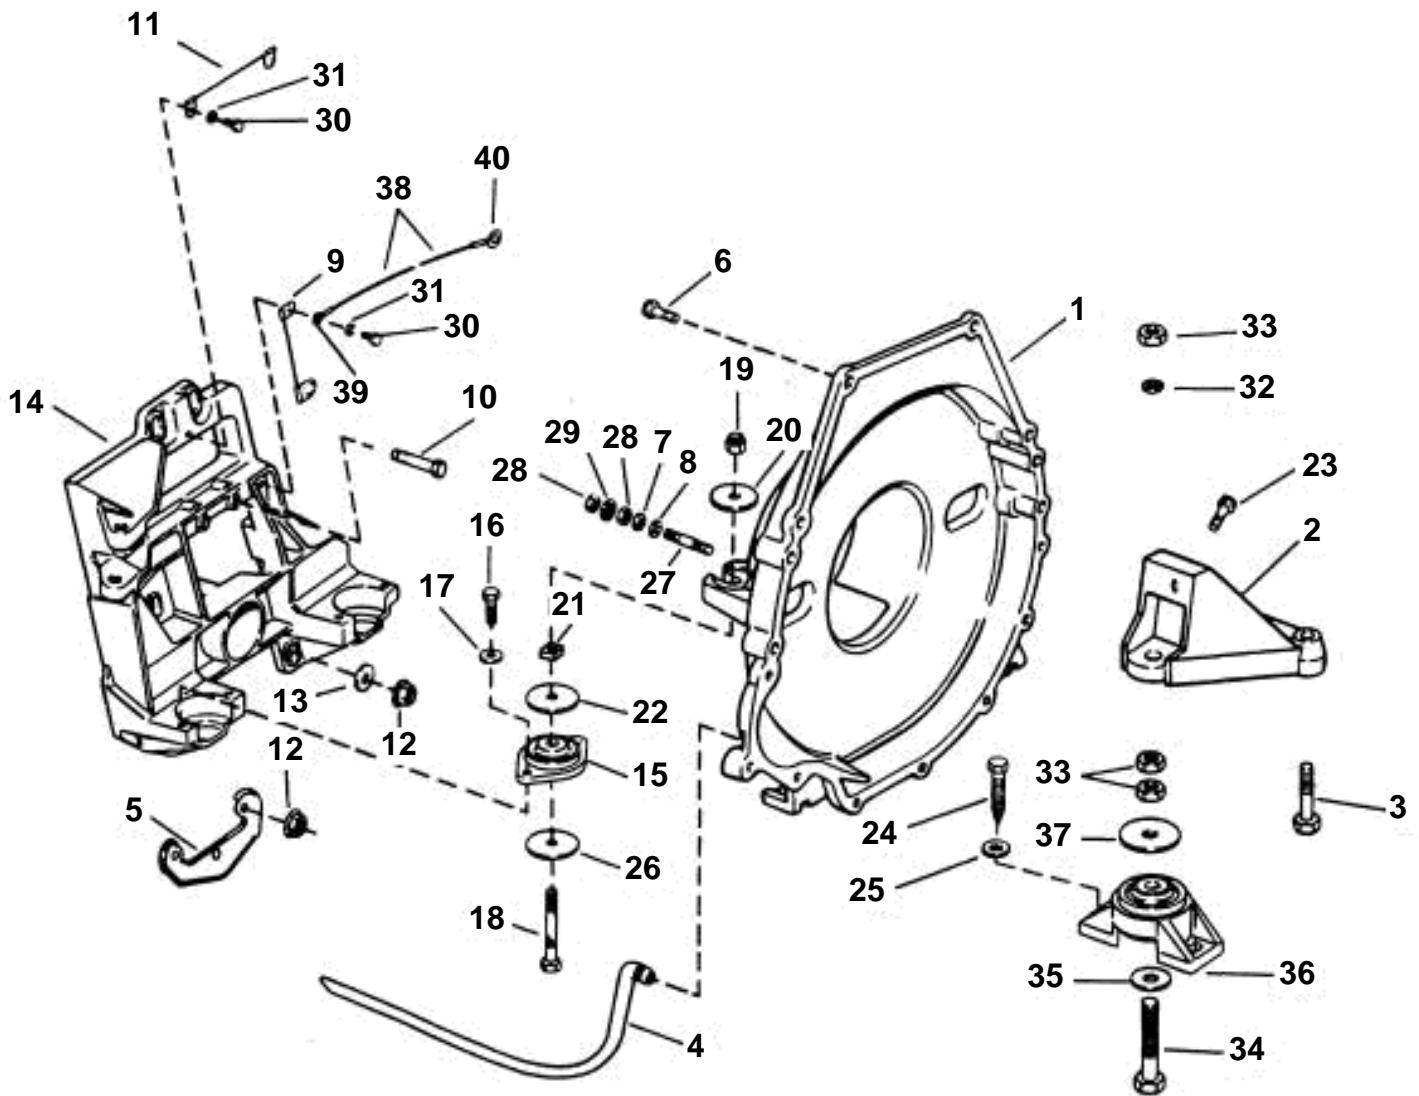

SX - TRANSOM PLATE, FLYWHEEL HOUSING & MOUNTS

SX - TRANSOM PLATE, FLYWHEEL HOUSING & MOUNTS

REF	PART NO.	QTY	DESCRIPTION
1	3853408	1	Flywheel housing, Flywheel
2	3853724	2	Bracket, Front mount
3	3853626	4	· Screw, Front mount
4	3852832	1	Hose, Flywheel housing
5	3852605	1	Backing plate
6	3853558	4	Screw, Flywheel housing
7	3852002	2	Lock washer, Flywheel housing
8	3852058	2	Washer, Flywheel housing
9	3853928	1	Ground cable, Bracket to stud
10	3853547	2	Screw, Transom plate
11	3853929	1	Ground cable, Bracket to arm
12	3853329	6	Nut, Transom plate
13	3852573	4	Washer, Transom plate
14	3852273	1	Plate, Inner
15	3853806	2	Rubber cushion
16	3852085	4	Screw, Rear mount to plate
17	3852155	4	Washer, Rear mount to plate
18	3852153	2	Screw, Rear mount
19	3852122	2	Lock nut, Rear mount
20	3852540	2	Washer, Rear mount
21	3852539	2	Nut, Rear mount
22	3852622	2	Washer, Rear mount
23	3852701	2	Screw, Mount rest
24	3852475	4	Screw
25	3852078	4	Washer, Lag screw
26	3852542	2	Washer, Mount
27	3852754	2	Stud, Ground
28	3852065	4	Nut, Ground
29	3852070	2	Washer, Ground
30	3852050	4	Screw, Ground strap
31	3852193	4	Washer, Ground strap
32	3852090	2	Lock washer, Front mount
33	3852021	6	Nut, Mount bracket
34	3852566	2	Screw, Engine mount
35	3852428	2	Washer, Lower
36	3853805	2	Rubber cushion
37	3852433	2	Washer, Front mount, upper
38	3853927	1	Ground cable, Bracket to engine
39	3854243	1	· Connector
40	3852527	1	· Cable terminal, Ring